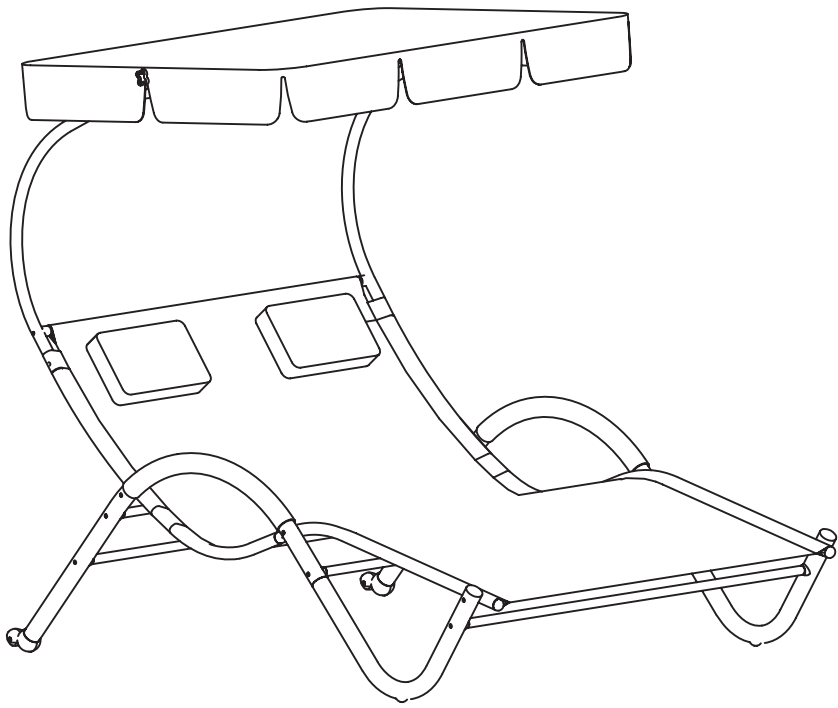

#### **IMPORTANT & WARNINGS:**

- Remove all parts from packaging carefully.
- This is heavy. When assembling and disassembling we recommend that two or more adults are involved.
- Keep children and pets away when assembling or disassembling.
- This product is only designed to seat one person at any given time. **DO NOT** exceed this as it could damage the product, cause injury, and void your warranty.
- The max recommended weight is 200kgs or 440 lbs.
- Do not climb on the frame.
- Keep all flame and heat sources well away from this product at all times.
- Take care not to trap fingers while assembling and disassembling.
- When not in use store in a cool and dry place away from any heat sources.