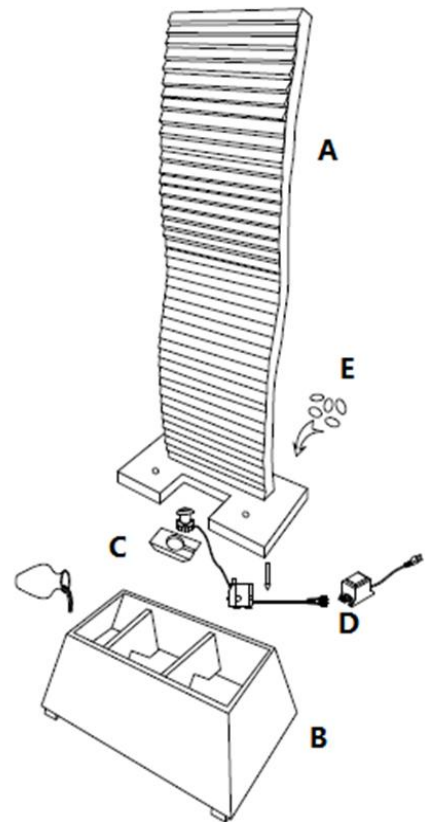

PARTS LIST

- A: Fountain body 1PC
- B: Base 1PC
- C: Pump 1PC
- D: Transform 1PC
- E: Pebbles 1BAG

ASSEMBLY INSTRUCTIONS

1. Locate the base in the flat location. Add water to the level indicated in.
2. A. Insert the pump into the basin and connect the pump with hose.
B. Connect the connectors of transformer.
3. Connect fountain body with base.
4. A. Put in rubble stones on top of basin.
B. Plug the power cord into an outlet.