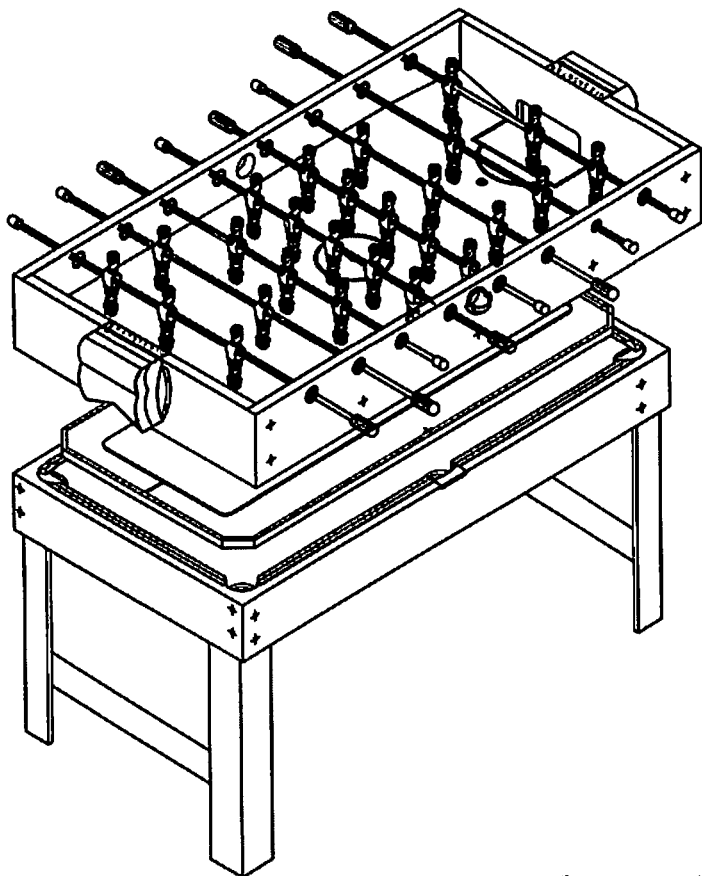

10-in-1 Game Table Assembly Instructions

Thank you for choosing Sunnydaze Décor. If you have any questions, comments or concerns please feel free to contact us by phone at: **888-881-4668**, by email: **customerservice@serenityhealth.com**, or you could also email us via our contact us page at: **www.SerenityHealth.com/contact-us/**.

We stand behind our brand and the quality of the items we sell. We will send new parts, or replace products at our discretion within the one year warranty period. Before we can help, you will need to provide proof of purchase with the date of purchase and photos of the defective merchandise. We will use the photos to determine the cause of defect and for future quality control.