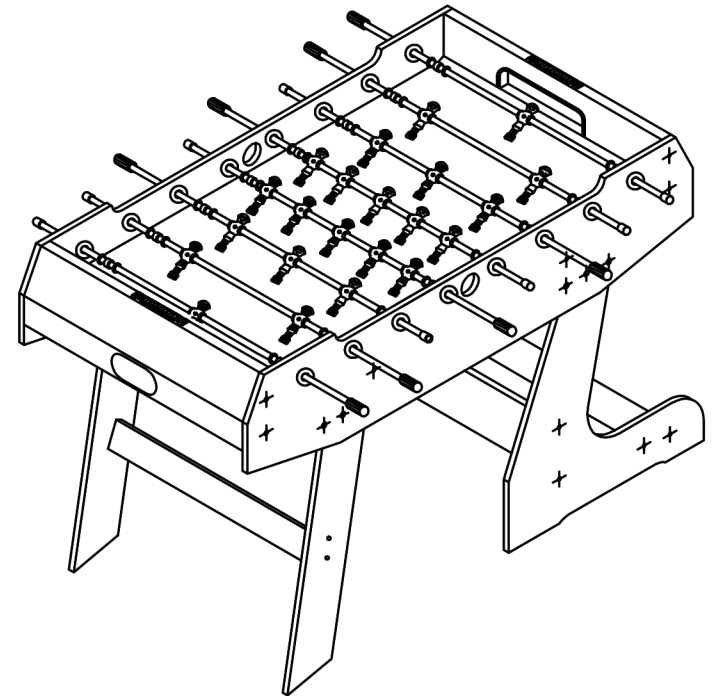

# FIGURE 9

48" Folding Foosball Table

Assembly Instructions

# PARTS IDENTIFIER

## HARDWARE

<p>H1</p>  <p>1/4"×1-1/4"BOLT 8pcs</p>	<p>H2</p>  <p>1/4"FLAT WASHER 8pcs</p>	<p>H3</p>  <p>T4*40mm ROUND HEAD SCREW 16pcs</p>	<p>H4</p>  <p>5/16"×1-1/4"BOLT 4pcs</p>
<p>H5</p>  <p>5/16"WASHER 12pcs</p>	<p>H6</p>  <p>NYLON NUT 4pcs</p>	<p>H7</p>  <p>5/16"×2-1/4"BOLT 4pcs</p>	<p>H8</p>  <p>1" FLAT HEAD PHILLIPS SCREW 4pcs</p>
<p>P1</p>  <p>SIDE PANEL 2pcs</p>	<p>P2</p>  <p>END PANEL 2pcs</p>	<p>P3</p>  <p>PLAYING FIELD 1pc</p>	<p>P4</p>  <p>PLAY FIELD SUPPORT BRACE 2pcs</p>
<p>P5</p>  <p>LEG 2pcs</p>	<p>P6</p>  <p>LEG 2pcs</p>	<p>P7</p>  <p>LEG END PANELS 3pcs</p>	<p>P8</p>  <p>SLIDE SCORER 2pcs</p>
<p>A1</p>  <p>SOCCER BALL 2pcs</p>	<p>A2</p>  <p>TOOL 1pcs</p>	<p>A3</p>  <p>TOOL 1pc</p>	