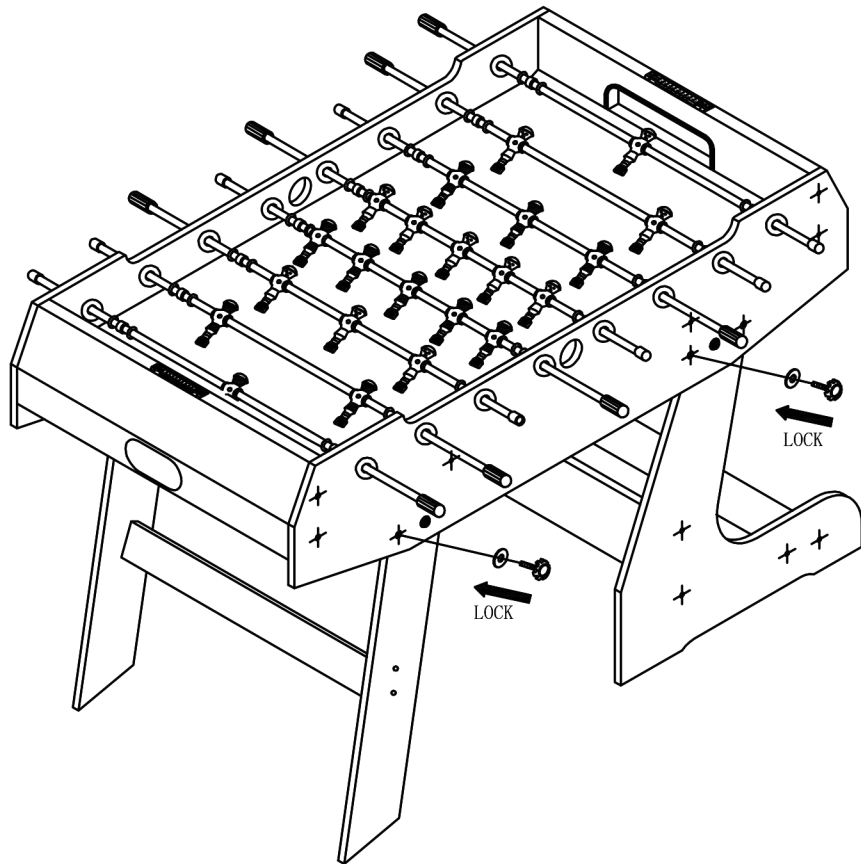

# FIGURE 9

48" Folding Foosball Table

Assembly Instructions

# PARTS IDENTIFIER

## HARDWARE

<p>H1</p>  <p>1/4"×1-1/4"BOLT 8pcs</p>	<p>H2</p>  <p>1/4"FLAT WASHER 8pcs</p>	<p>H3</p>  <p>T4*40mm ROUND HEAD SCREW 16pcs</p>	<p>H4</p>  <p>5/16"×1-1/4"BOLT 4pcs</p>
<p>H5</p>  <p>5/16"WASHER 12pcs</p>	<p>H6</p>  <p>NYLON NUT 4pcs</p>	<p>H7</p>  <p>5/16"×2-1/4"BOLT 4pcs</p>	<p>H8</p>  <p>1" FLAT HEAD PHILLIPS SCREW 4pcs</p>
<p>P1</p>  <p>SIDE PANEL 2pcs</p>	<p>P2</p>  <p>END PANEL 2pcs</p>	<p>P3</p>  <p>PLAYING FIELD 1pc</p>	<p>P4</p>  <p>PLAY FIELD SUPPORT BRACE 2pcs</p>
<p>P5</p>  <p>LEG 2pcs</p>	<p>P6</p>  <p>LEG 2pcs</p>	<p>P7</p>  <p>LEG END PANELS 3pcs</p>	<p>P8</p>  <p>SLIDE SCORER 2pcs</p>
<p>A1</p>  <p>SOCCER BALL 2pcs</p>	<p>A2</p>  <p>TOOL 1pcs</p>	<p>A3</p>  <p>TOOL 1pc</p>	

## ASSEMBLY PARTS

<p><b>R1</b></p>  <p>3 PLAYERS ROD 4PCS</p>	<p><b>R2</b></p>  <p>2 PLAYERS ROD 2PCS</p>	<p><b>R3</b></p>  <p>5 PLAYERS ROD 2PCS</p>	<p><b>R4</b></p>  <p>SLEEVE 4PCS</p>
<p><b>R5</b></p>  <p>AWAY MEN 11PCS</p>	<p><b>R6</b></p>  <p>HOME MEN 11PCS</p>	<p><b>R7</b></p>  <p>RUBBER ROD BUSHING 16PCS</p>	<p><b>R8</b></p>  <p>T4×18MM BOLT 26PCS</p>
<p><b>R9</b></p>  <p>ROD HANDLE 8PCS</p>	<p><b>R10</b></p>  <p>ROD END CAP 8PCS</p>	<p><b>R11</b></p>  <p>WASHER 16PCS</p>	