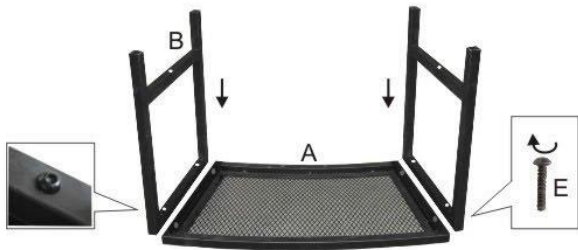

# Black Mesh Bench/Table Assembly Instructions

Please review this product at [SerenityHealth.com](http://SerenityHealth.com) or [Amazon.com](http://Amazon.com)

Ax1

Bx2

Cx1

Dx2

Ex4

Fx2

Gx1

STEP1

STEP2